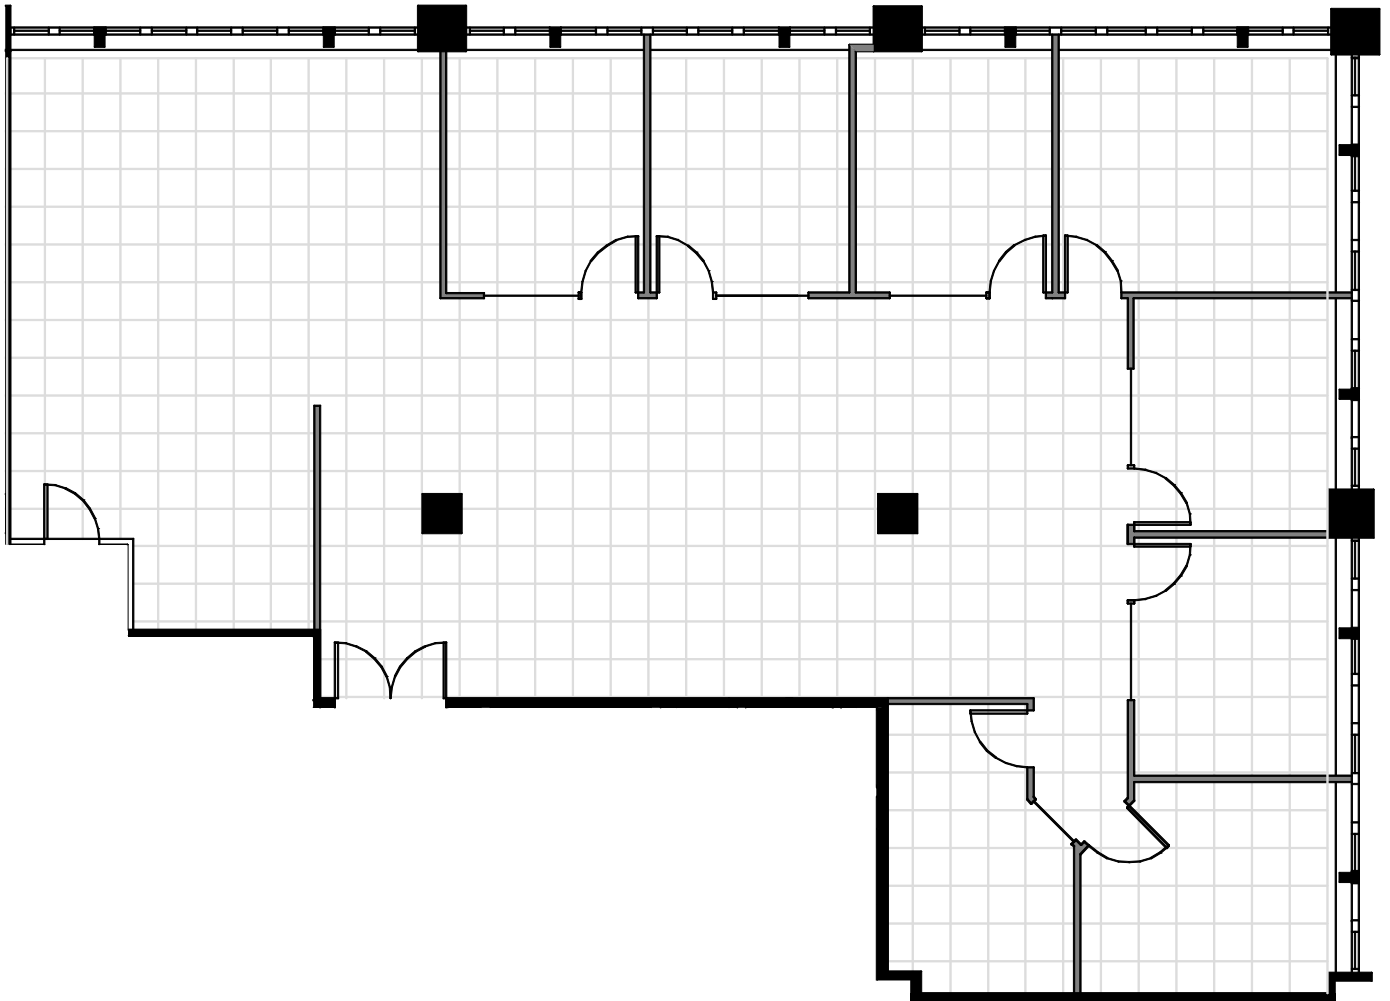

REAL

FIRST REAL PROPERTIES LIMITED

WESTERN UNION BUILDING

640 Eighth Avenue SW
Calgary, Alberta

Suite 520 - 3,540 Sq. Ft. Rentable
Existing Space Plan

www.realpropertieslimited.com