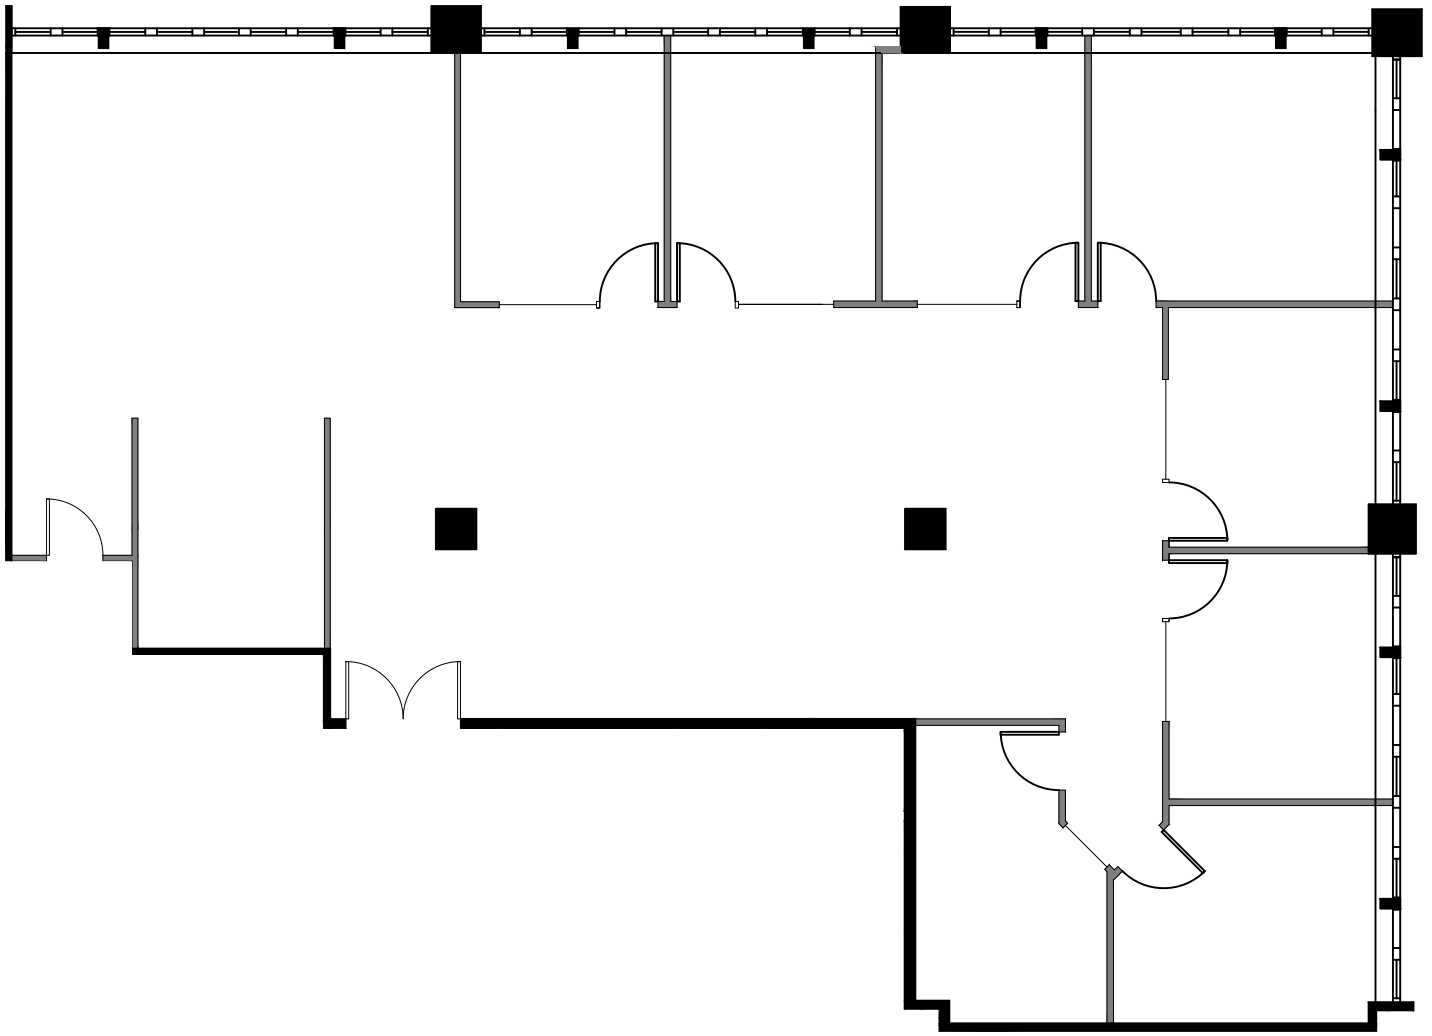

REAL

FIRST REAL PROPERTIES LIMITED

WESTERN UNION
640 Eighth Avenue SW
Calgary, Alberta

Suite 520 - 3,540 Sq. Ft. Rentable
Existing Space Plan

www.realpropertieslimited.com