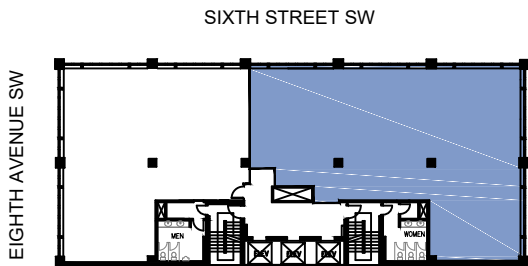

REAL

FIRST REAL PROPERTIES LIMITED

WESTERN UNION
640 Eighth Avenue SW
Calgary, Alberta

Suite 520 - 3,540 Sq. Ft. Rentable
Existing Space Plan

www.realpropertieslimited.com