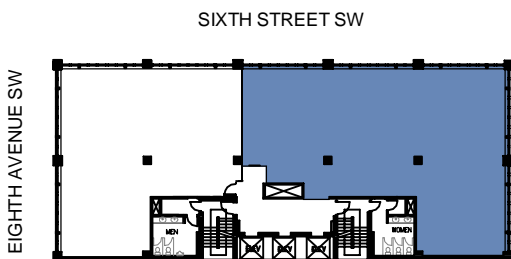

REAL

FIRST REAL PROPERTIES LIMITED

WESTERN UNION BUILDING

640 Eighth Avenue SW
Calgary, Alberta

Suite 520 - 3,540 Sq. Ft. Rentable
Existing Space Plan

www.realpropertieslimited.com