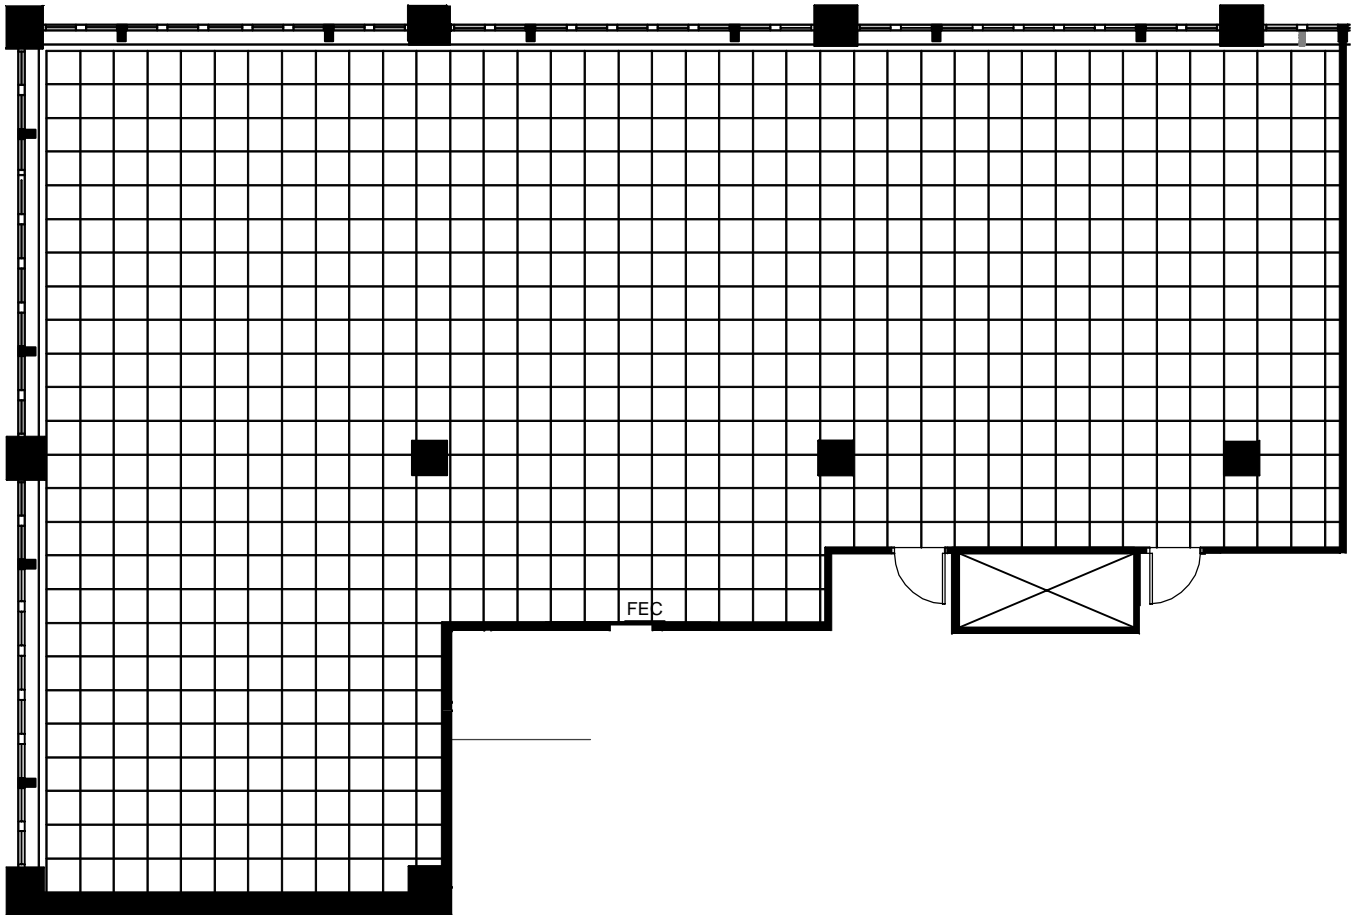

REAL

FIRST REAL PROPERTIES LIMITED

WESTERN UNION BUILDING

640 Eighth Avenue SW
Calgary, Alberta

Suite 1120 - 3,850 Sq. Ft. Rentable Area
Existing Space Plan

www.realpropertieslimited.com